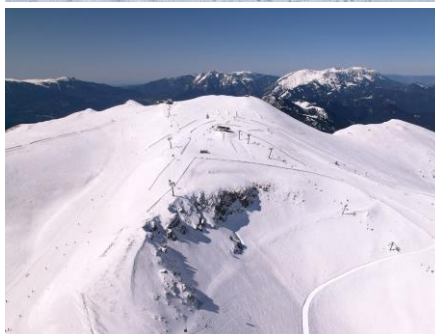

TECHNICAL SPECIFICATIONS 2022-23

LIFT FACILITIES

Nº. Gondola lifts:	1
Nº. Chair lifts:	13
Nº. Ski lifts:	9
Nº. Conveyor belt:	8
Nº. Rope tow:	2
TOTAL:	33
TOTAL (Skiers/hour):	43.590

DOWNHILL SLOPES

Nº. Green ski runs:	29
Nº. Blue ski runs:	42
Nº. Red ski runs:	44
Nº. Black ski runs:	16
TOTAL OF SKI RUNS:	131
TOTAL Km:	145

SPECIAL SKI RUNS

Night ski runs:	13	Boardercross:	1
Sled trail:	1	Fun Park:	1
Snowshoes circuit:	1	Superpipe:	1
Children area:	3	Big Air Bag:	1
Competition Stadium:	6	Disabled skiers ski slope:	1
Segways Circuit:	1	Tubbing:	1
Tree-top adventure circuit:	1	ARVA Park:	1
Technological Slalom:	1	Escape Snow:	1
Skimo circuits:	4	Freestyle & Snowpark:	3